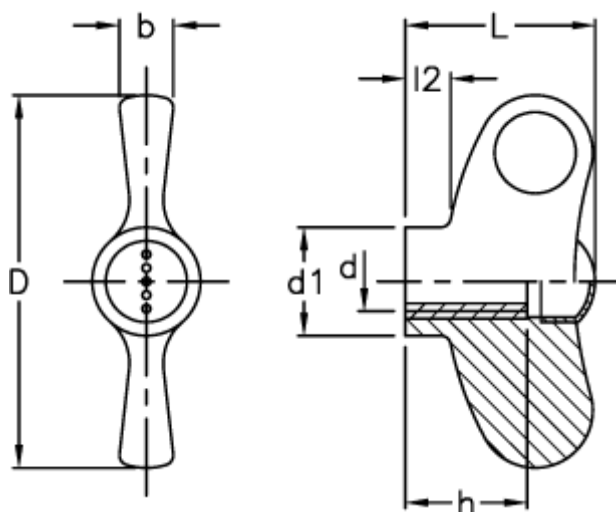

Data Sheet

Article number: 23052232364

Description: E+G Wing nut
EWN.55 B-M6-C4, yellow cap

Measures

b	= 8
D	= 55
d1	= 16.0
d 6H	= M6
h	= 18
L	= 28
l2	= 6.5